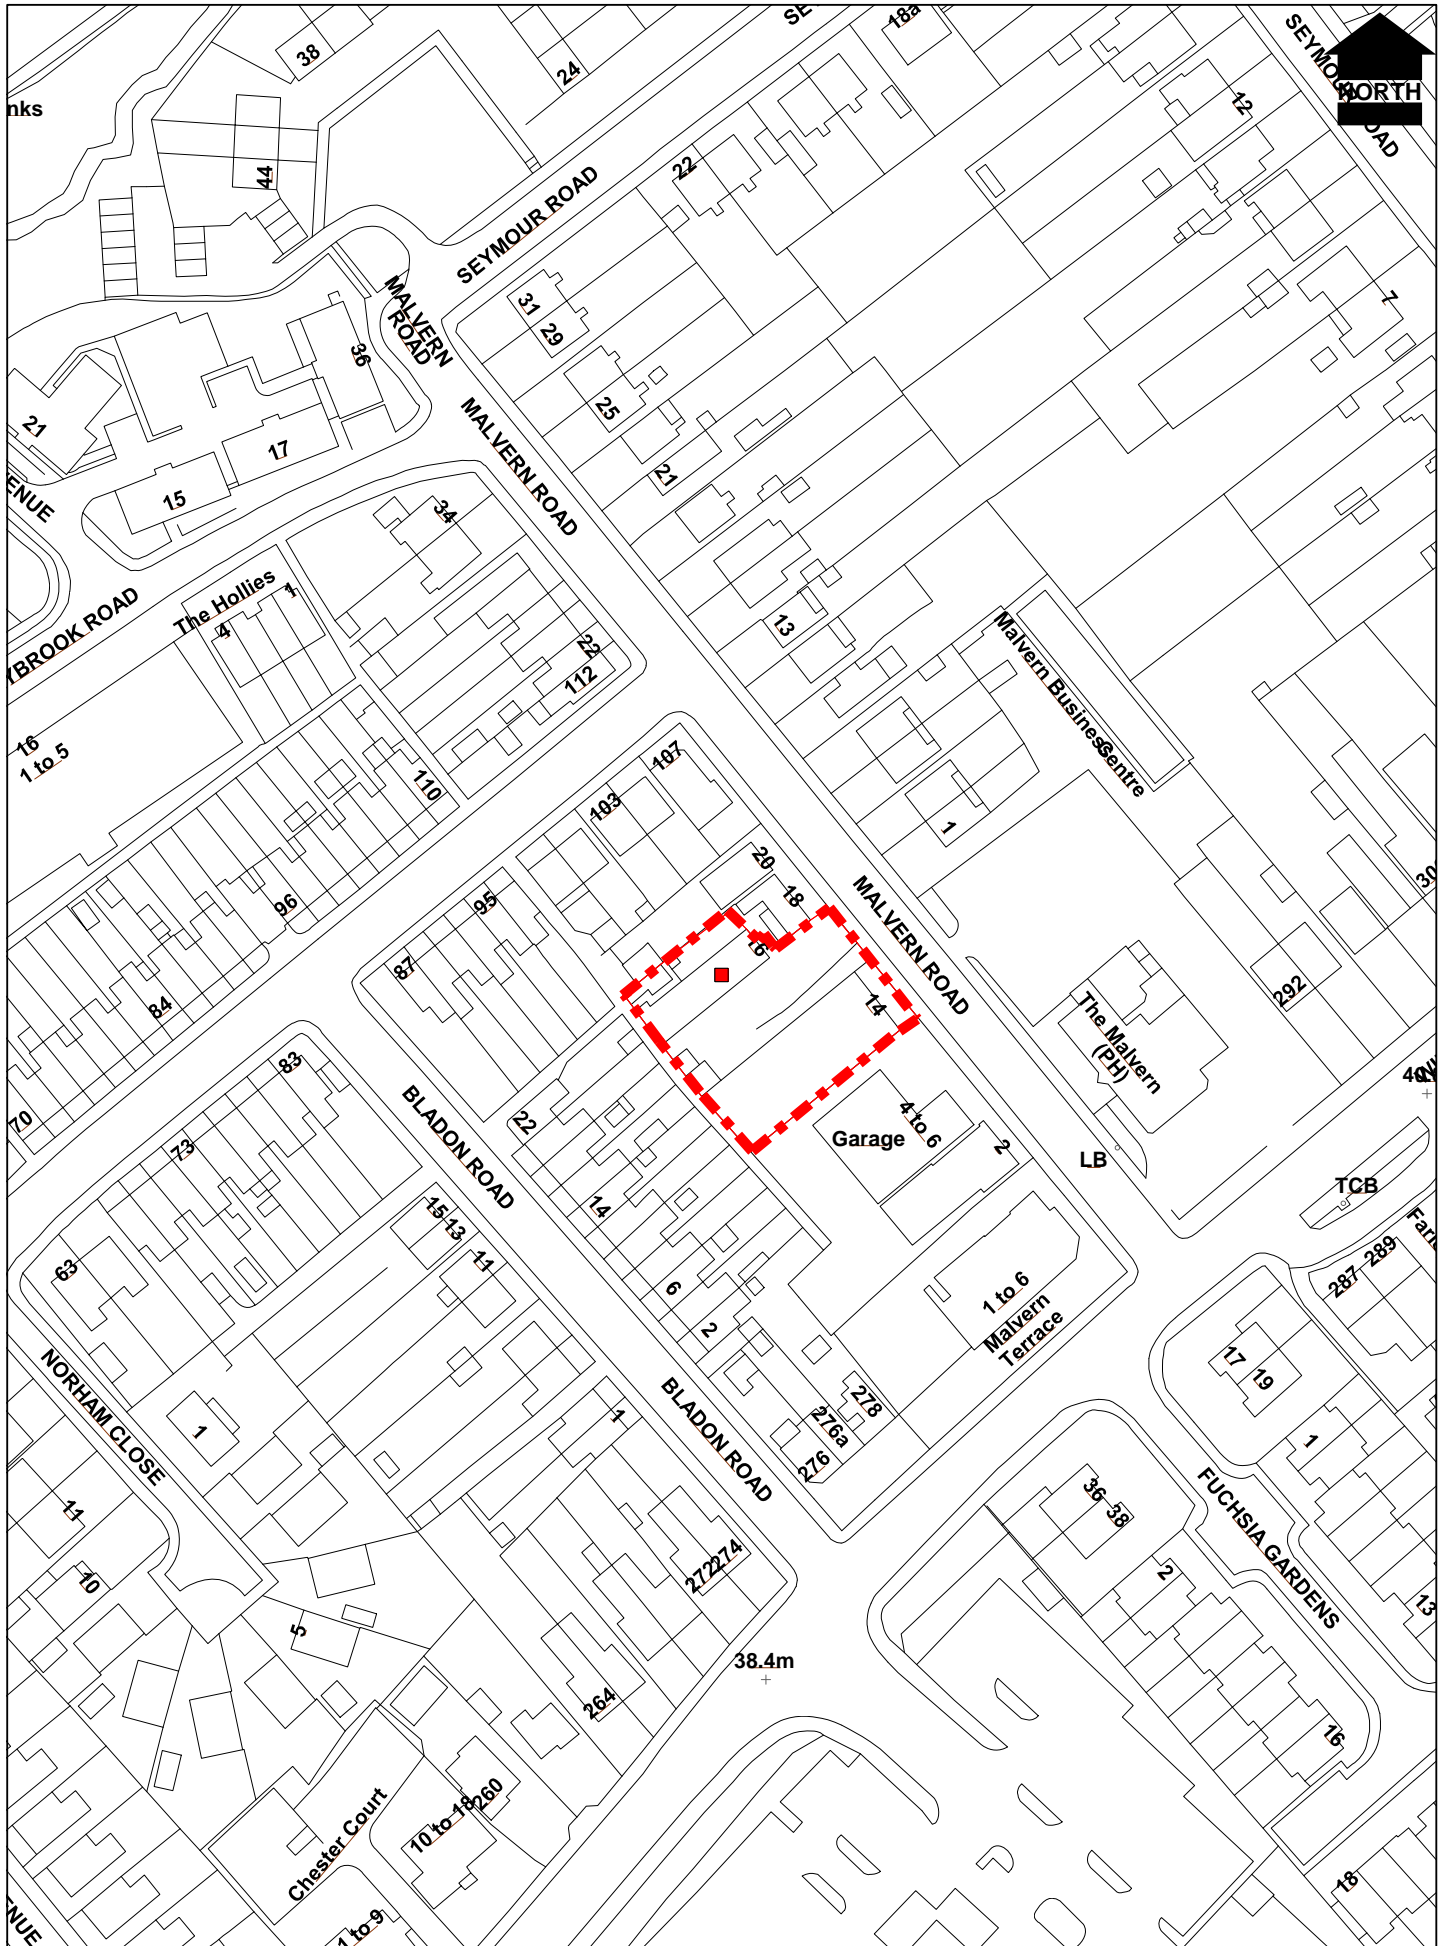

New street name: - Arlowe Drive

Scale : 1:1250

Date :11 October 2010

© Crown copyright. All rights reserved. Southampton City Council 100019679 2004.